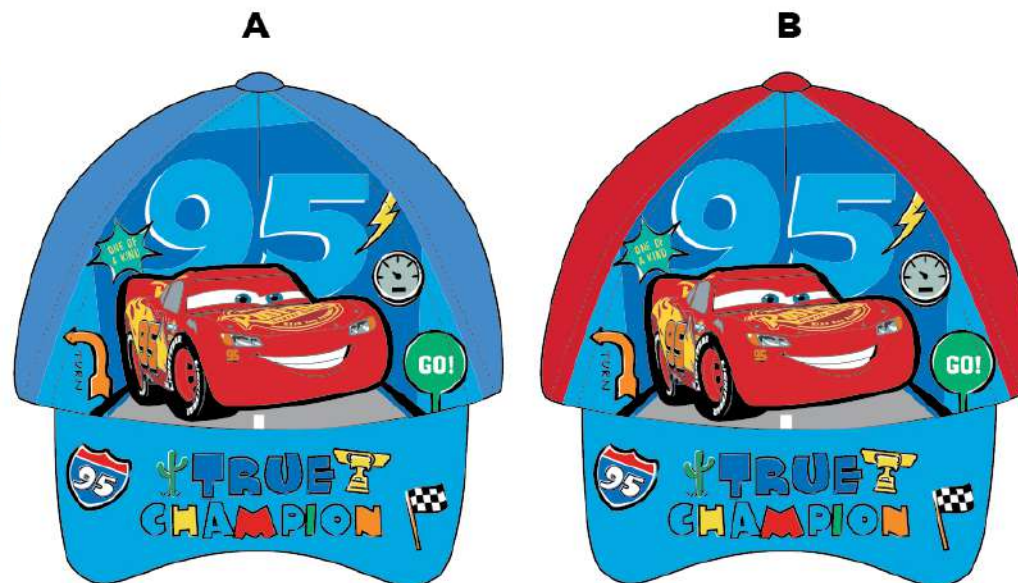

CAPS BABY

Inner pack:
8

Master pack:
48

Classical hook

+ Hang tag
with UPF30

Inner polybag (8) - Master polybag (48)

Inner polybag (8)		48 cm	50 cm
		Model 1	2
	Model 2	2	2

CAPS BABY