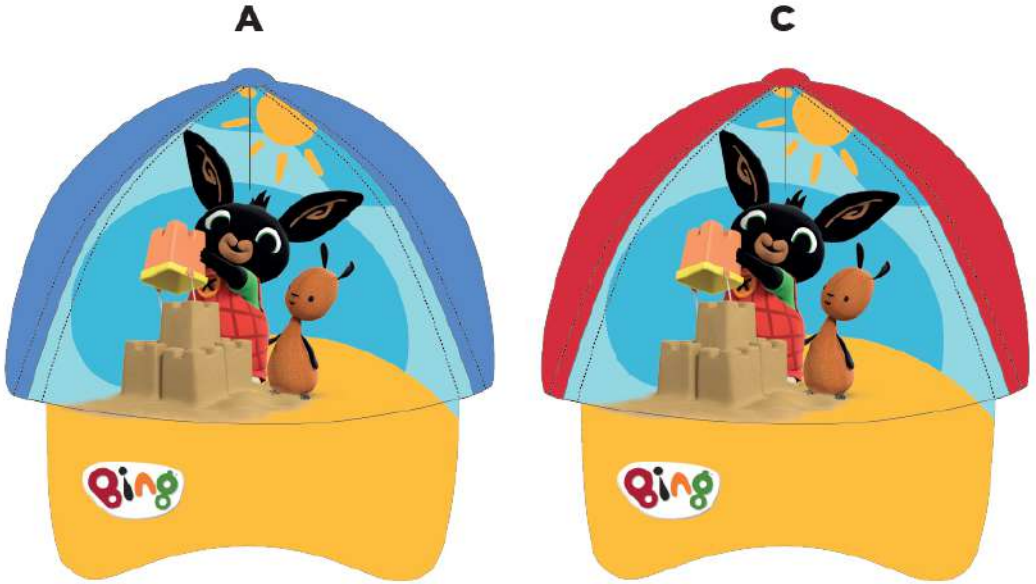

Inner polybag (6) - Master polybag (48)

Inner polybag (6)		50 cm	52 cm
		Model 1	2
	Model 2	2	1

BIN20-0019

BASEBALL CAPS

Inner pack:
6

Master pack:
48

Classical hook

+ Hang tag
with UPF30