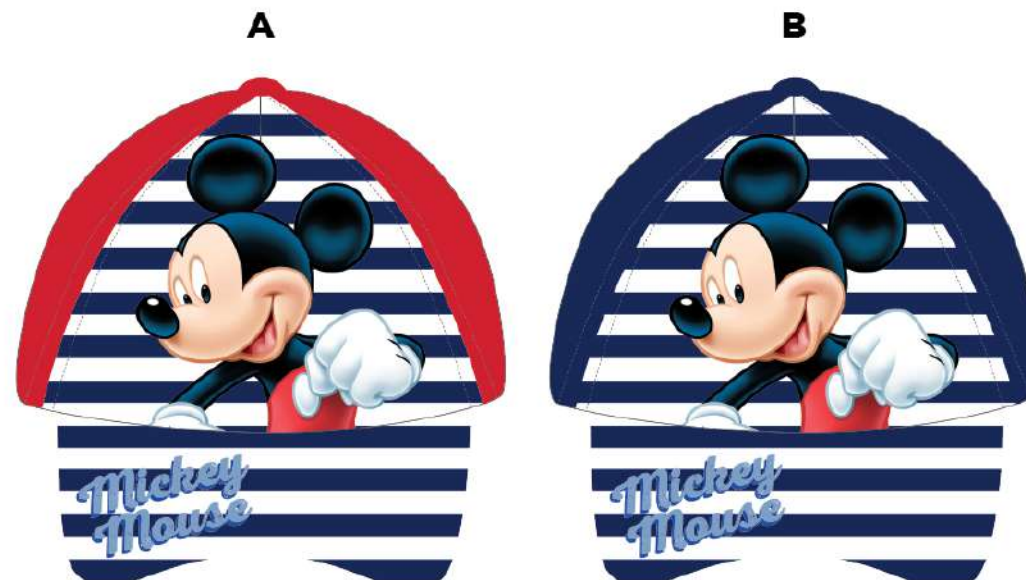

C

Inner pack:
12

Master pack:
144

Classical hook

+ Hang tag
with UPF30

Inner polybag (12) - Master polybag (144)

Inner polybag (12)	52 cm		54 cm	
	Model 1	2	2	2
Model 2	2	2	2	
Model 3	2	2	2	

BASEBALL CAPS