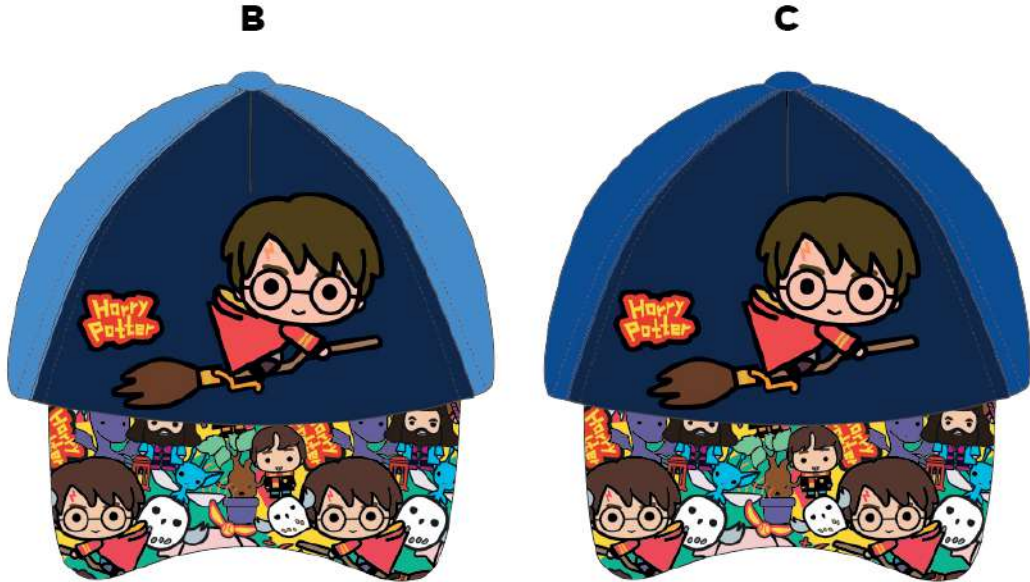

Inner pack:
12

Master pack:
144

Classical hook

+ Hang tag
with UPF30

Inner polybag (12) - Master polybag (144)

		52 cm	54 cm
Inner polybag (12)	Model 1	3	3
	Model 2	3	3

HP20-0008

BASEBALL CAPS