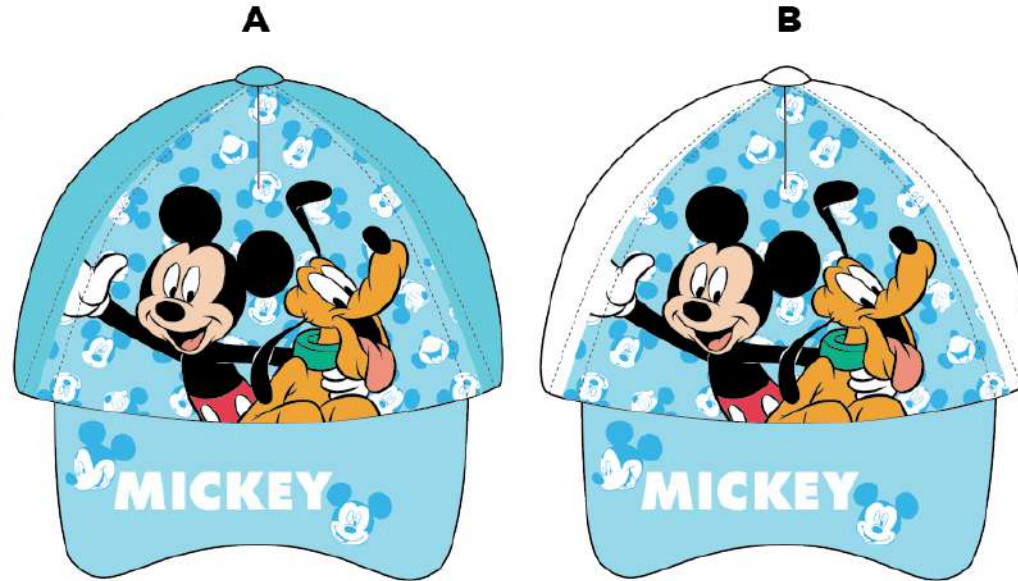

CAPS BABY

Inner pack:
8

Master pack:
48

Classical hook

+ Hang tag
with UPF30

Inner polybag (8) - Master polybag (48)

Inner polybag (8)		48 cm	50 cm	
		Model 1	2	2
	Model 2	2	2