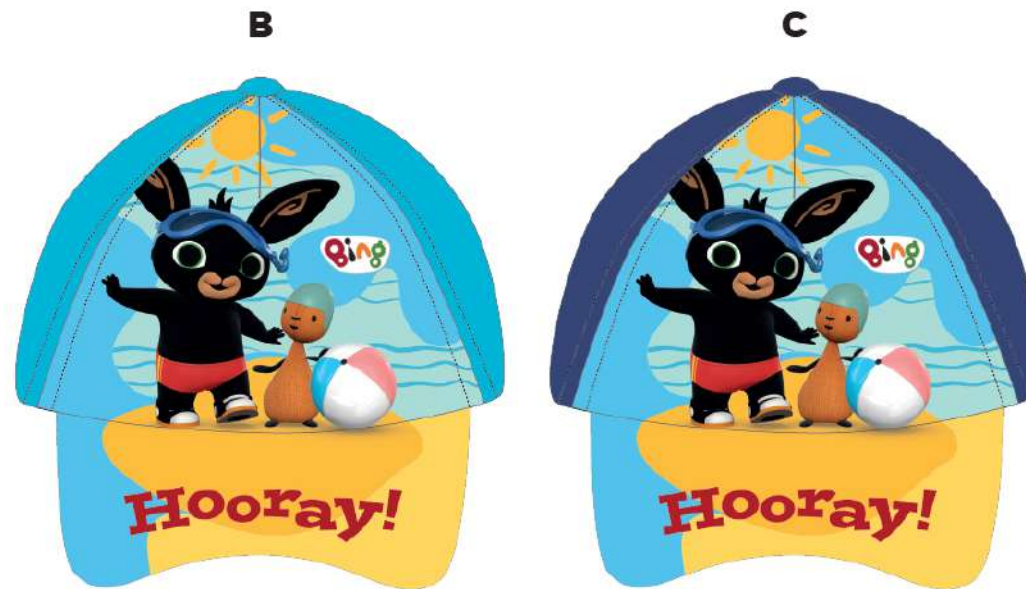

Inner polybag (6) - Master polybag (48)

Inner polybag (6)		50 cm	52 cm
		Model 1	2
	Model 2	2	1

BIN20-0025

BASEBALL CAPS

Inner pack:
6

Master pack:
48

Classical hook

+ Hang tag
with UPF30