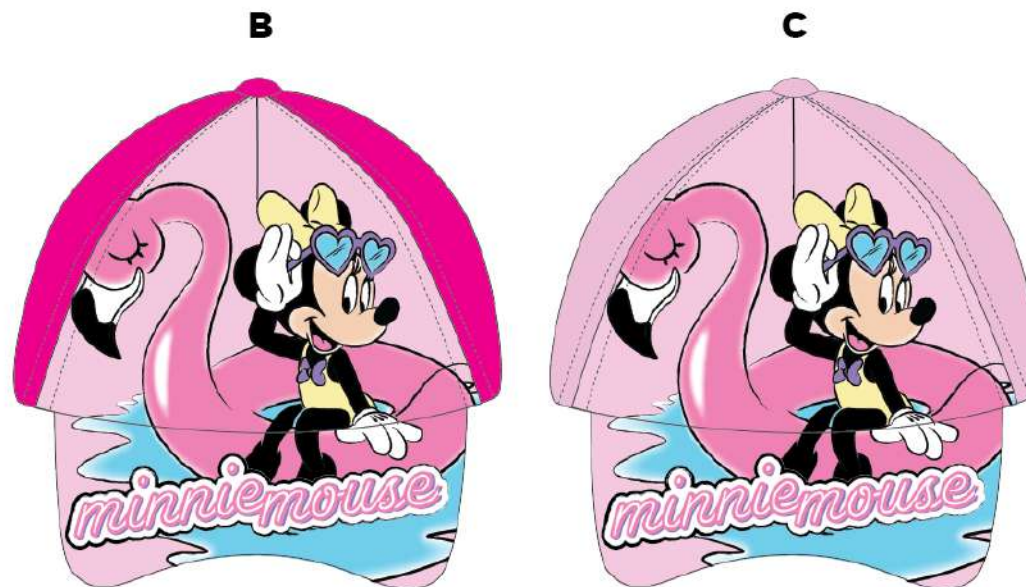

Inner polybag (8) - Master polybag (48)

Inner polybag (8)		52 cm	54 cm
		Model 1	2
	Model 2	2	2

MINNIE

2022-0344

BASEBALL CAPS

Inner pack:
12

Master pack:
144

Classical hook